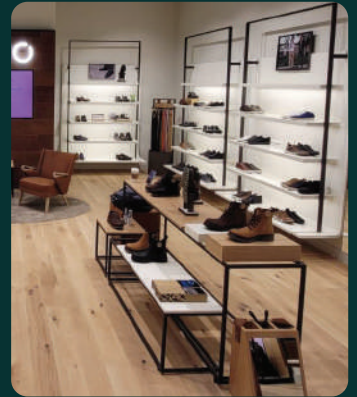

ECCO

● OZDILEK ISTANBUL